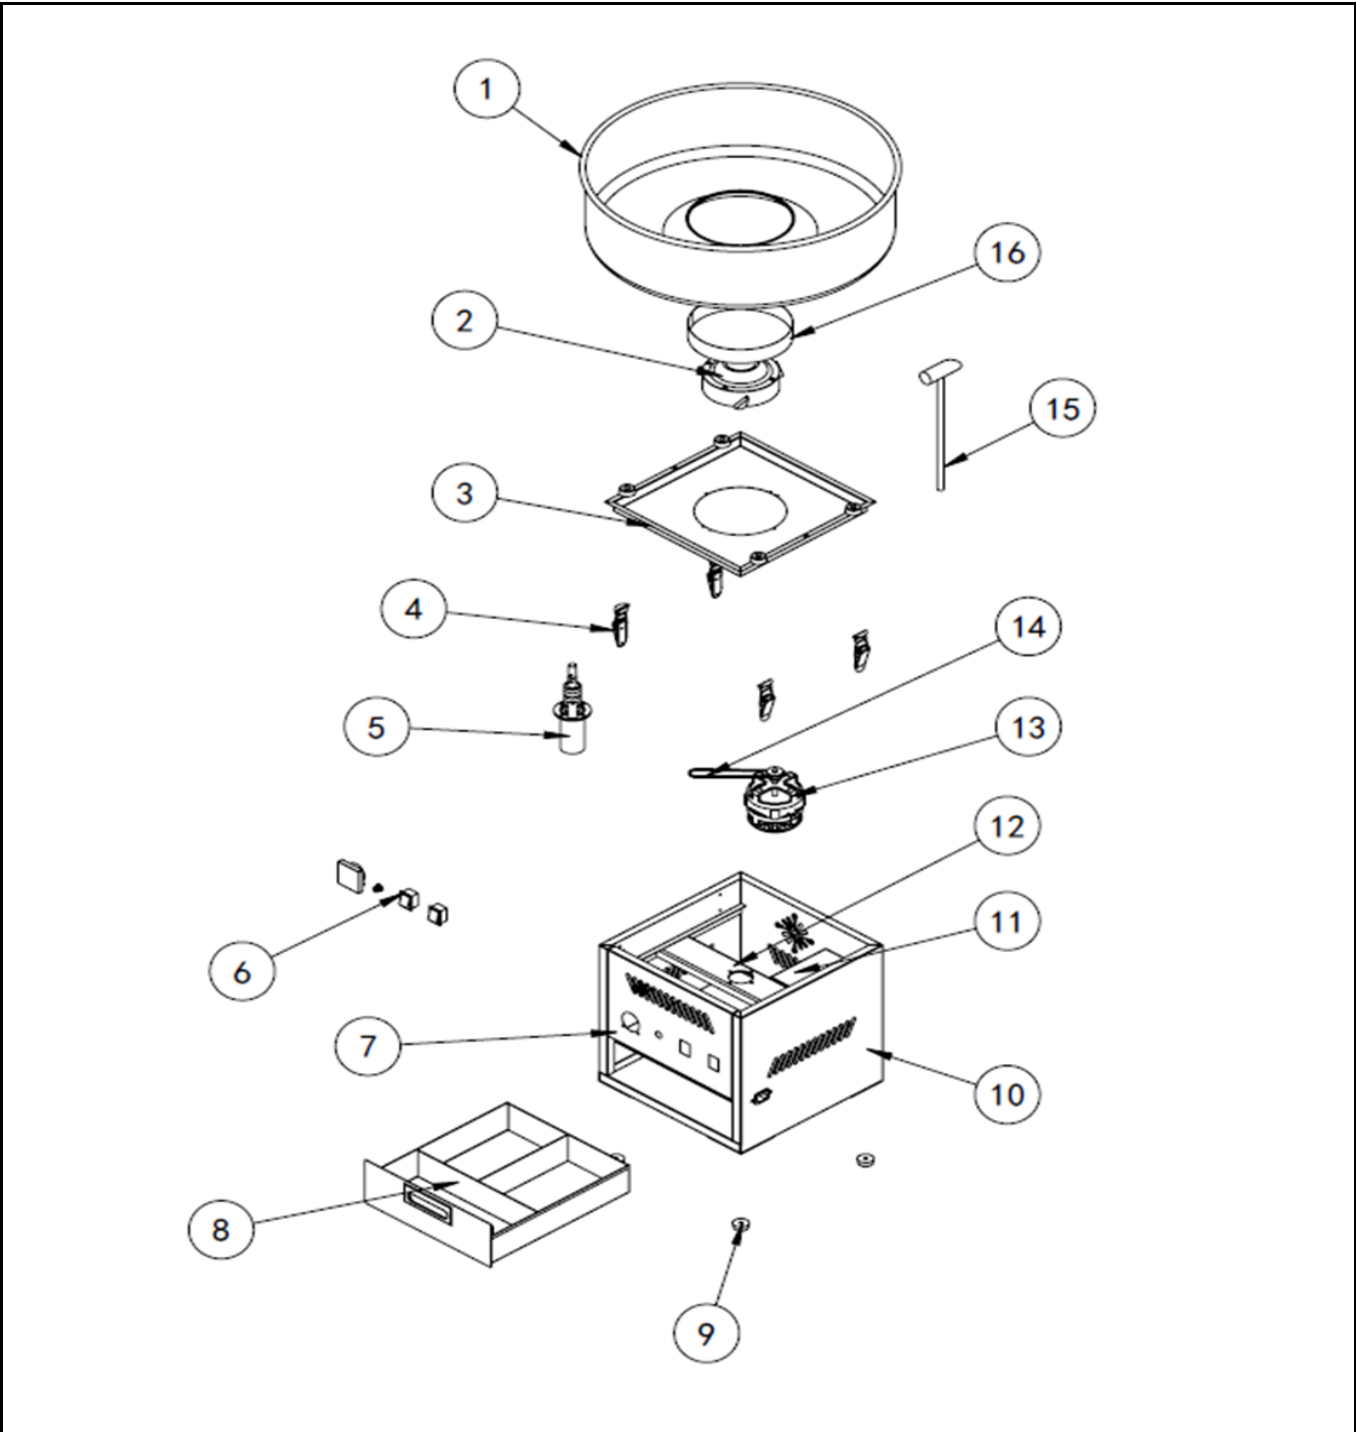

Drawing

Tools for Chefs

Hendi B.V.  
Steenoven 21  
3911 TX Rhenen  
The Netherlands

Batch #	Appliance part#
000000 and up	282731

Description
Cotton candy machine

Date	15-07-2021	Revision #	1.0
Revision	First Bill of Materials (BOM)		

### Bill of materials (BOM)

 <b style="font-size: 24px; margin-left: 10px;">HENDI</b> <small style="color: green; margin-left: 10px;">Tools for Chefs</small> <b>Hendi B.V.</b> Steenoven 21 3911 TX Rhenen The Netherlands	<b>Batch #</b>	<b>Appliance part#</b>
	000000 and up	<b>282731</b>
	<b>Description</b>	
<b>Cotton candy machine</b>		

<b>Date</b>	15-07-2021	<b>Revision #</b>	1.0
<b>Revision</b>	First Bill of Materials (BOM)		

Item	Description	Part#	Quantity	Remark	Picture
1	Cotton candy pan	n/a	1		
2	Heating element	n/a	1		
3	Housing cover (top)	n/a	1		
4	Cotton candy pan clamp	960561	4		
5	Axle assembly	n/a	1		
6A	Switch	960578	2		
6B	Fuse	960585	1		
6C	Voltage meter	960592	1		
7	Display sticker	n/a	1		
8	Drawer	n/a	1		
9	Feet	960608	4	Set of 4 pcs	
10	Frame	n/a	1		
11	Motor bracket	n/a	1		
12	Axle bracket	n/a	1		
13	Motor	960615	1		
14	Belt	960622	1		
15	Sugar spoon	960639	1		
16	Sugar pan	n/a	1		
*	Microswitch	n/a	1	Not shown on drawing	
*	Capacitor	n/a	1	Not shown on drawing	

### Circuit diagram

 <b>HENDI</b> Tools for Chefs Hendi B.V. Steenoven 21 3911 TX Rhenen The Netherlands	<b>Batch #</b>	<b>Appliance part#</b>
	000000 and up	<b>282731</b>
	<b>Description</b>	
	Cotton candy machine	