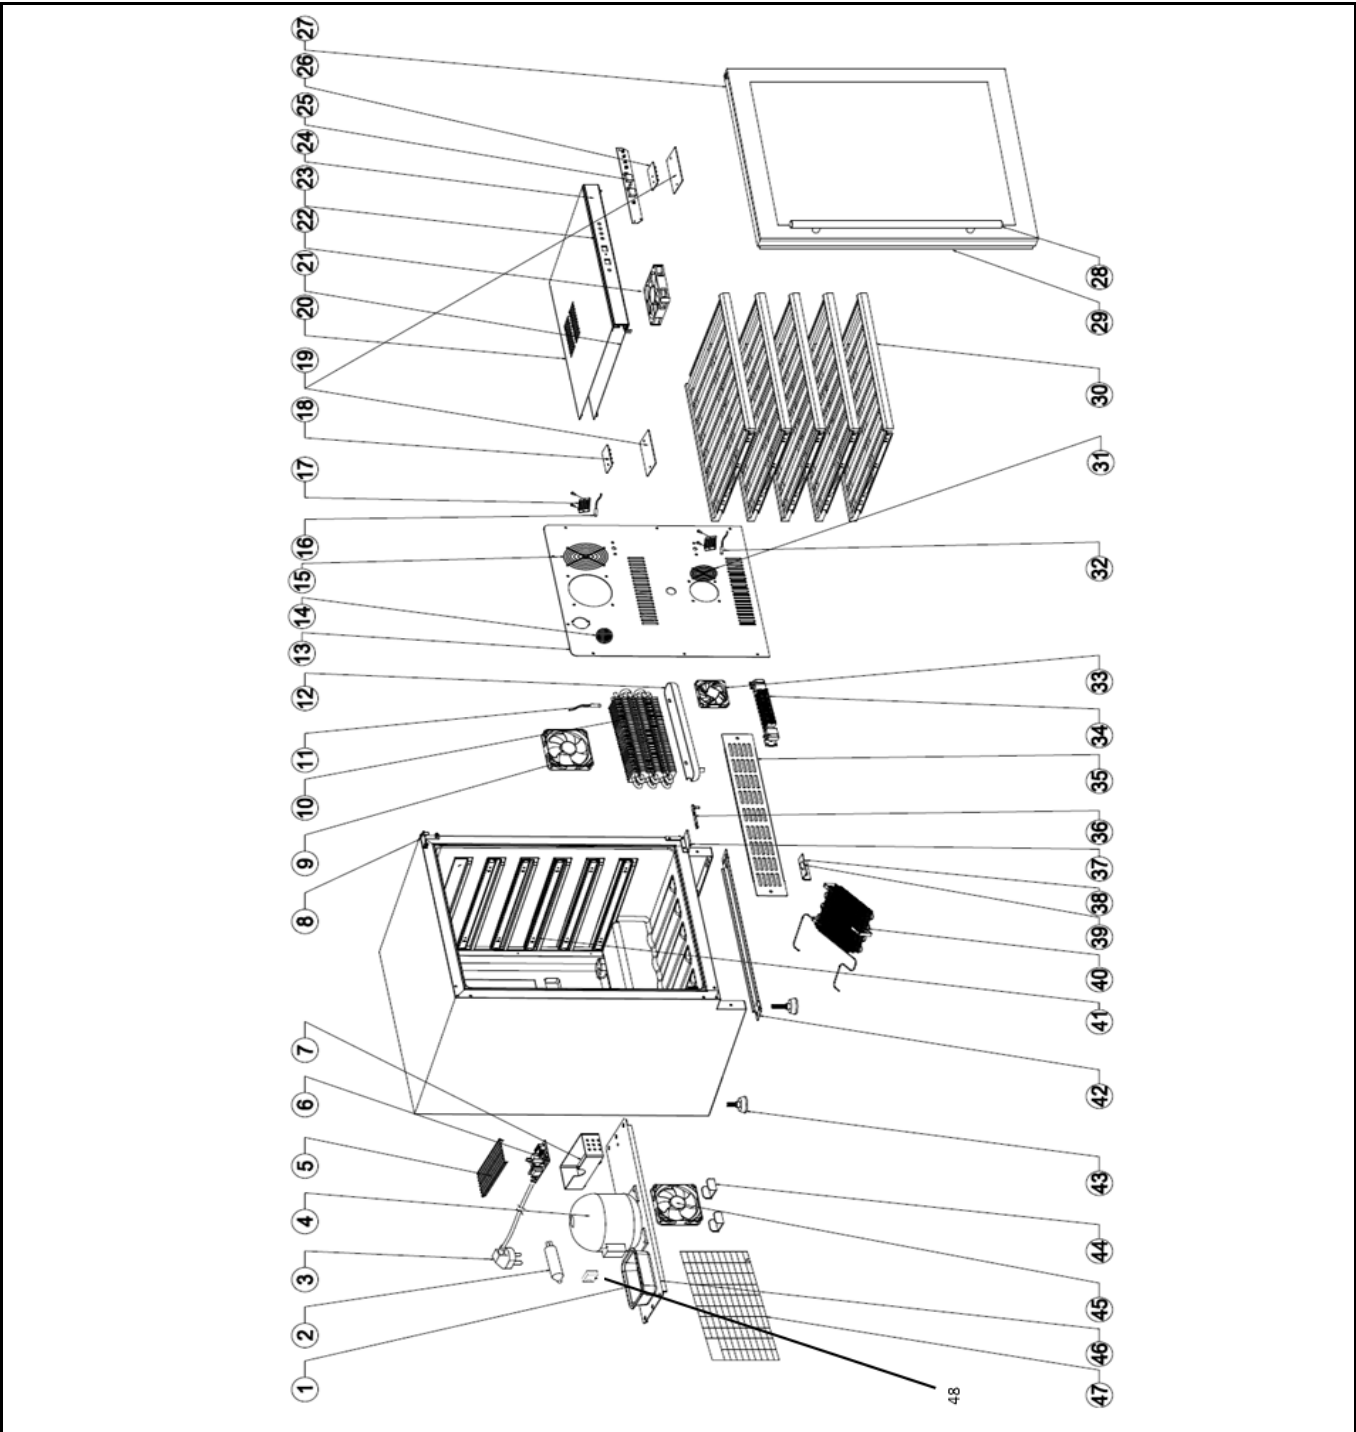

Drawing

Tools for Chefs

Hendi B.V.
 Steenoven 21
 3911 TX Rhenen
 The Netherlands

Batch #	Appliance part#
000000 and up	237588

Description
Wine cooler dual zone 154L

Date	01-11-2021	Revision #	1.0
Revision	First Bill of Materials (BOM)		

Bill of materials (BOM)

 <p>Hendi B.V. Tools for Chefs Steenoven 21 3911 TX Rhenen The Netherlands</p>	Batch #	Appliance part#
	000000 and up	237588
	Description	
Wine cooler dual zone 154L		

Date	01-11-2021	Revision #	1.0
Revision	First Bill of Materials (BOM)		

Item	Description	Part#	Quantity	Remark	Picture
1	Water tray (external)	n/a	1		
2	Filter	n/a	1		
3	Power cord	960783	1		
4	Compressor	n/a	1		
5	PCB housing cover	n/a	1		
6	Power PCB	960813	1		
7	PCB housing	n/a	1		
8	Hinge (top)	960837	1		
9	Evaporator fan	960868	1		
10	Evaporator	n/a	1		
11	Defrost sensor	n/a	1		
12	Water tray (internal)	n/a	1		
13	Inner housing cover (back)	n/a	1		
14	Carbon filter	960899	1		
15	Fan cover	n/a	1		
16	Temperature sensor (upper zone)	960905	1		
17	Sensor cover	n/a	1		
18	LED light (upper/lower zone)	960929	1		
19	LED light cover	960936	2		
20	Air duct cover (top)	n/a	1		
21	Air duct cover (bottom)	n/a	1		
22	Evaporator fan	960868	1		
23	PCB housing	n/a	1		
24	Control panel sticker	n/a	1		
25	Control pcb	960943	1		
26	LED light (upper/lower zone)	960929	1		
27	Door complete assembly	960974	1		
28	Door handle	961032	1		
29	Door gasket	961001	1		
30	Shelf (large)	n/a	1		
31	Fan cover	n/a	5		
32	Temperature sensor (lower zone)	960912	1		
33	Heating fan	960875	1		
34	Heating element	961056	1		
35	Front panel (bottom)	n/a	1		
36	Hinge support (bottom)	nss	1	Available as 960851	
37	Hinge (bottom)	960851	1	Incl. item 36	
38	Door support	n/a	1		
39	Door support bracket	n/a	1		
40	Condensor	n/a	1		
41	Drawer guide (large)	n/a	5		
42	Housing bracket	n/a	1		
43	Feet	961070	4	Set of 4 pcs	
44	Condensor fan bracket	n/a	2		
45	Condensor fan	960882	1		
46	Housing cover (bottom)	n/a	1		
47	Housing cover (Back)	n/a	1		
48	Inverter	960790	1		