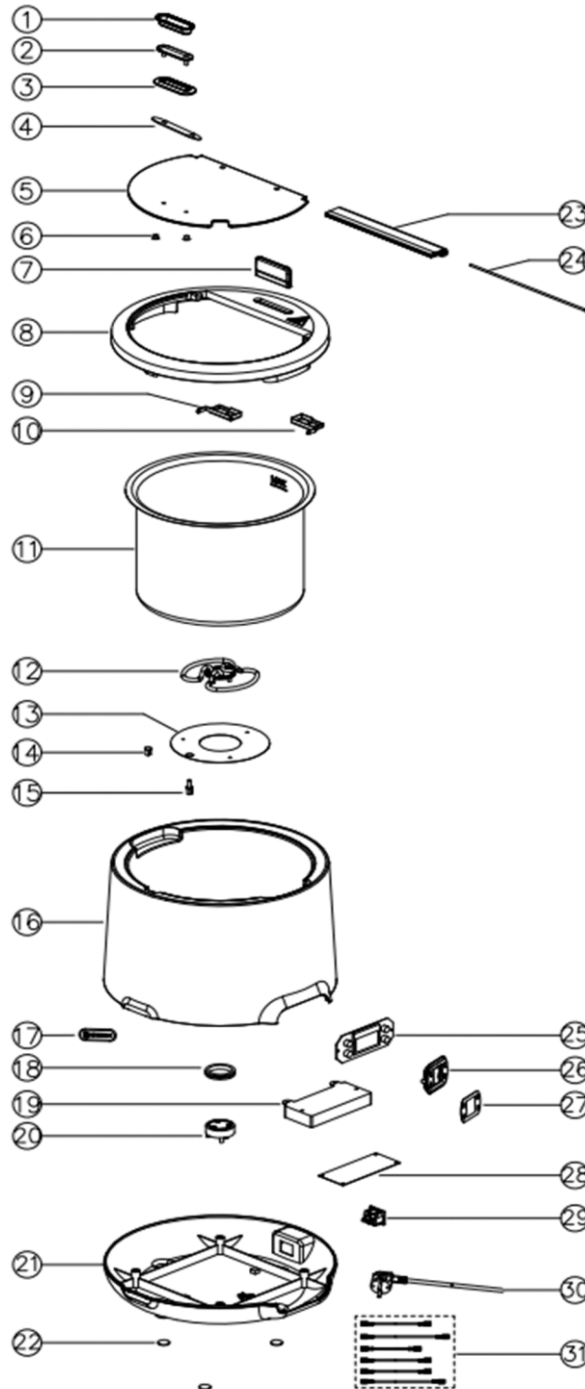

Drawing

Tools for Chefs

Hendi B.V.
 Steenoven 21
 3911 TX Rhenen
 The Netherlands

Batch #

V.01

Appliance part#

860533

Description

Soup Kettle 8L UNIQ White

Date 07-06-2023

Revision #

V.01

Revision First Bill of Materials (BOM)

Bill of materials (BOM)

 HENDI Tools for Chefs Hendi B.V. Steenoven 21 3911 TX Rhenen The Netherlands	Batch #	Appliance part#
	V.01	860533
	Description	
	Soup Kettle 8L UNIQ White	

Date	07-06-2023	Revision #	V.01
Revision	First Bill of Materials (BOM)		

Item	Description	Part#	Quantity	Remark	Picture
1	Lid handle cover	nss	1		
2	Lid handle	963371	1	Incl. item 1, 3, 4 and 6	
3	Lid handle bracket	nss	1		
4	Lid handle seal	nss	1		
5	Lid glass	nss	1		
6	Glass protector	nss	2		
7	Card holder	nss	1		
8	Lid (upper part)	nss	1		
9	Lid axle bracket A	nss	1		
10	Lid axle bracket B	nss	1		
B	Lid complete	963425	1	Incl. item 5, 8-10, 23 and 24	
11	Food pan	963388	1		
12	Heating element (500W)	963395	1		
13	Heating element bracket	n/a	1		
14	Water level sensor	963326	1		
15	Temperature sensor	963319	1		
16	Housing (top)	n/a	1		
17	Logo badge "Hendi"	n/a	1		
18	Heating element gasket	963265	1		
19	Main PCB housing	n/a	1		
20	Hi-limiter	963272	1		
21	Housing (bottom)	n/a	1		
22	Feet	963401	4	Set of 4	
23	Axle bracket	nss	1		
24	Axle	nss	1		
25	Control PCB	963296	1		
26	Control PCB bracket	nss	1		
27	Control panel sticker	963302	1		
28	Main PCB	963333	1		
29	Power socket (C14)	n/a	1		
30	Power cord	900680	1		
31	Wire harness	n/a	1		

n/a -> not available

nss -> not sold separately

Circuit diagram

 HENDI Tools for Chefs Hendi B.V. Steenoven 21 3911 TX Rhenen The Netherlands	Batch #	Appliance part#
	V.01	860533
	Description	
	Soup Kettle 8L UNIQ White	