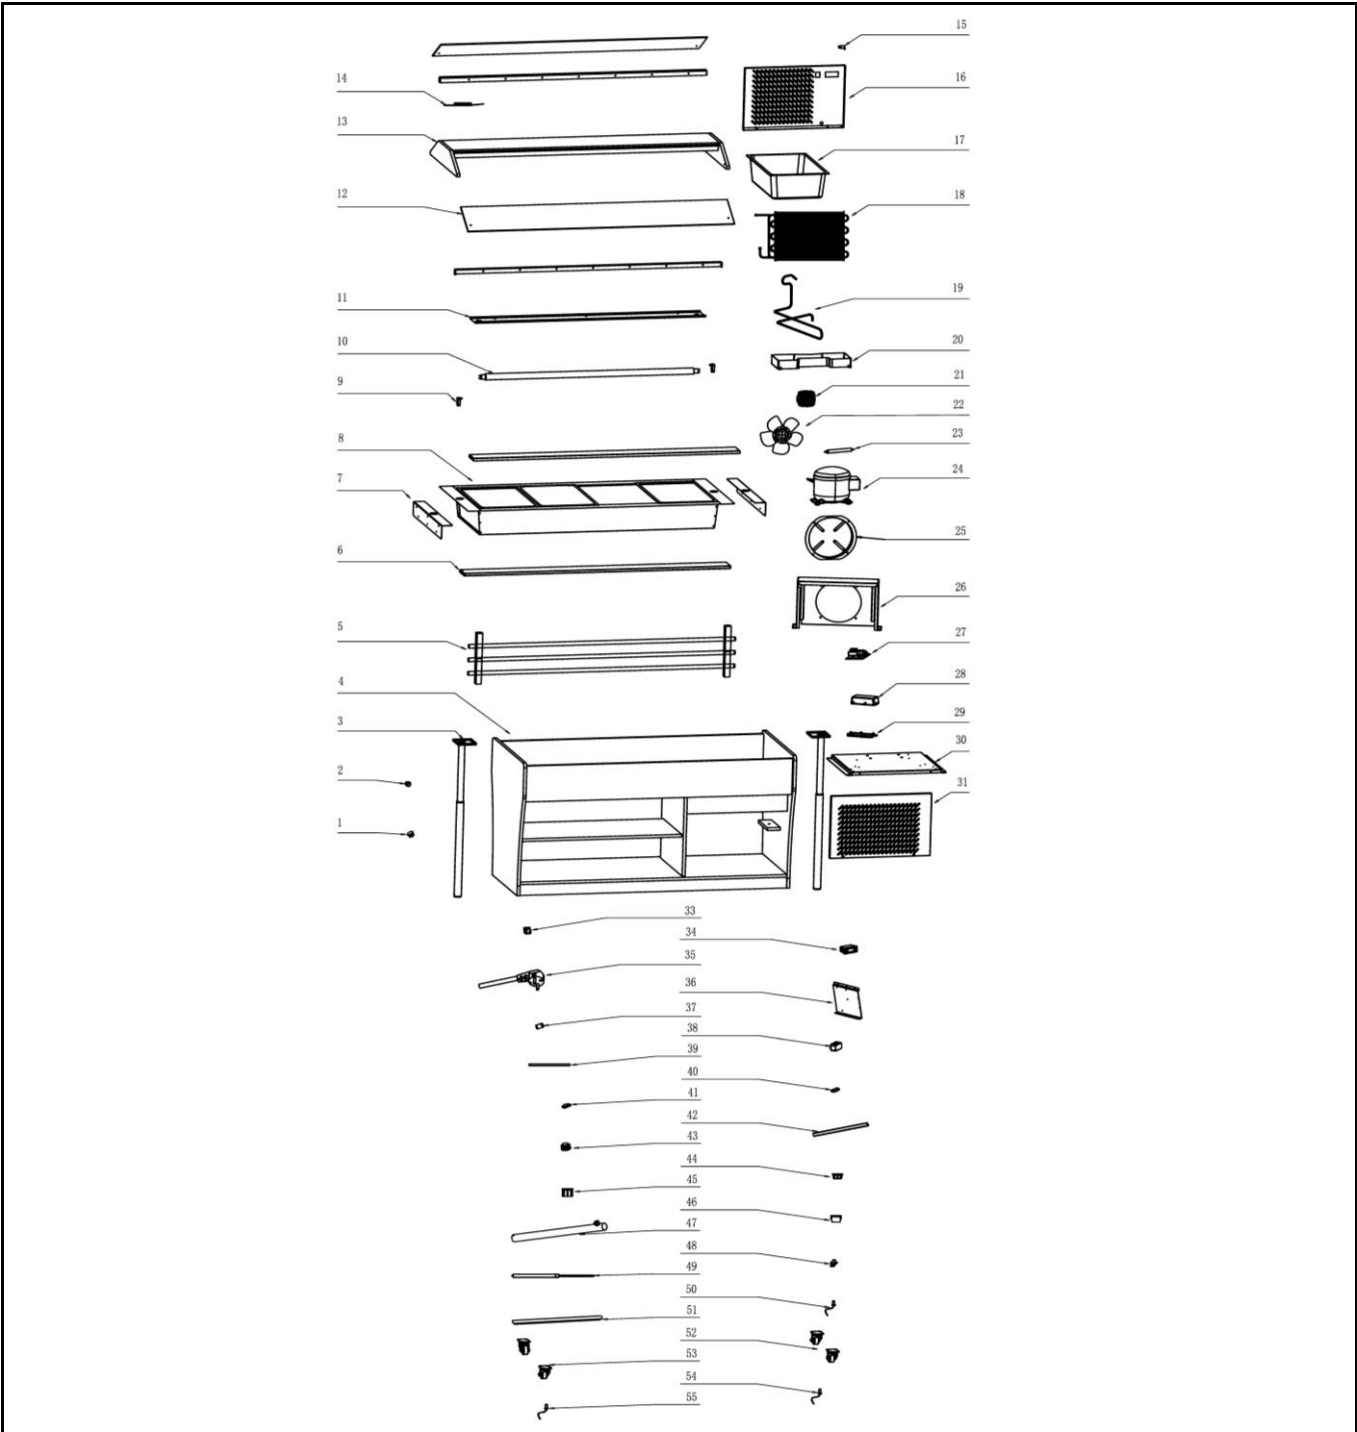

Drawing

HENDI Tools for Chefs Hendi B.V. Innovatielaan 6 6745 XW De Klomp The Netherlands	Batch #	Appliance part#
	000000 and up	274057
	Description	
	Salad buffet	

Date	20-06-2024	Revision #	1.0
Revision	First Bill of Materials (BOM)