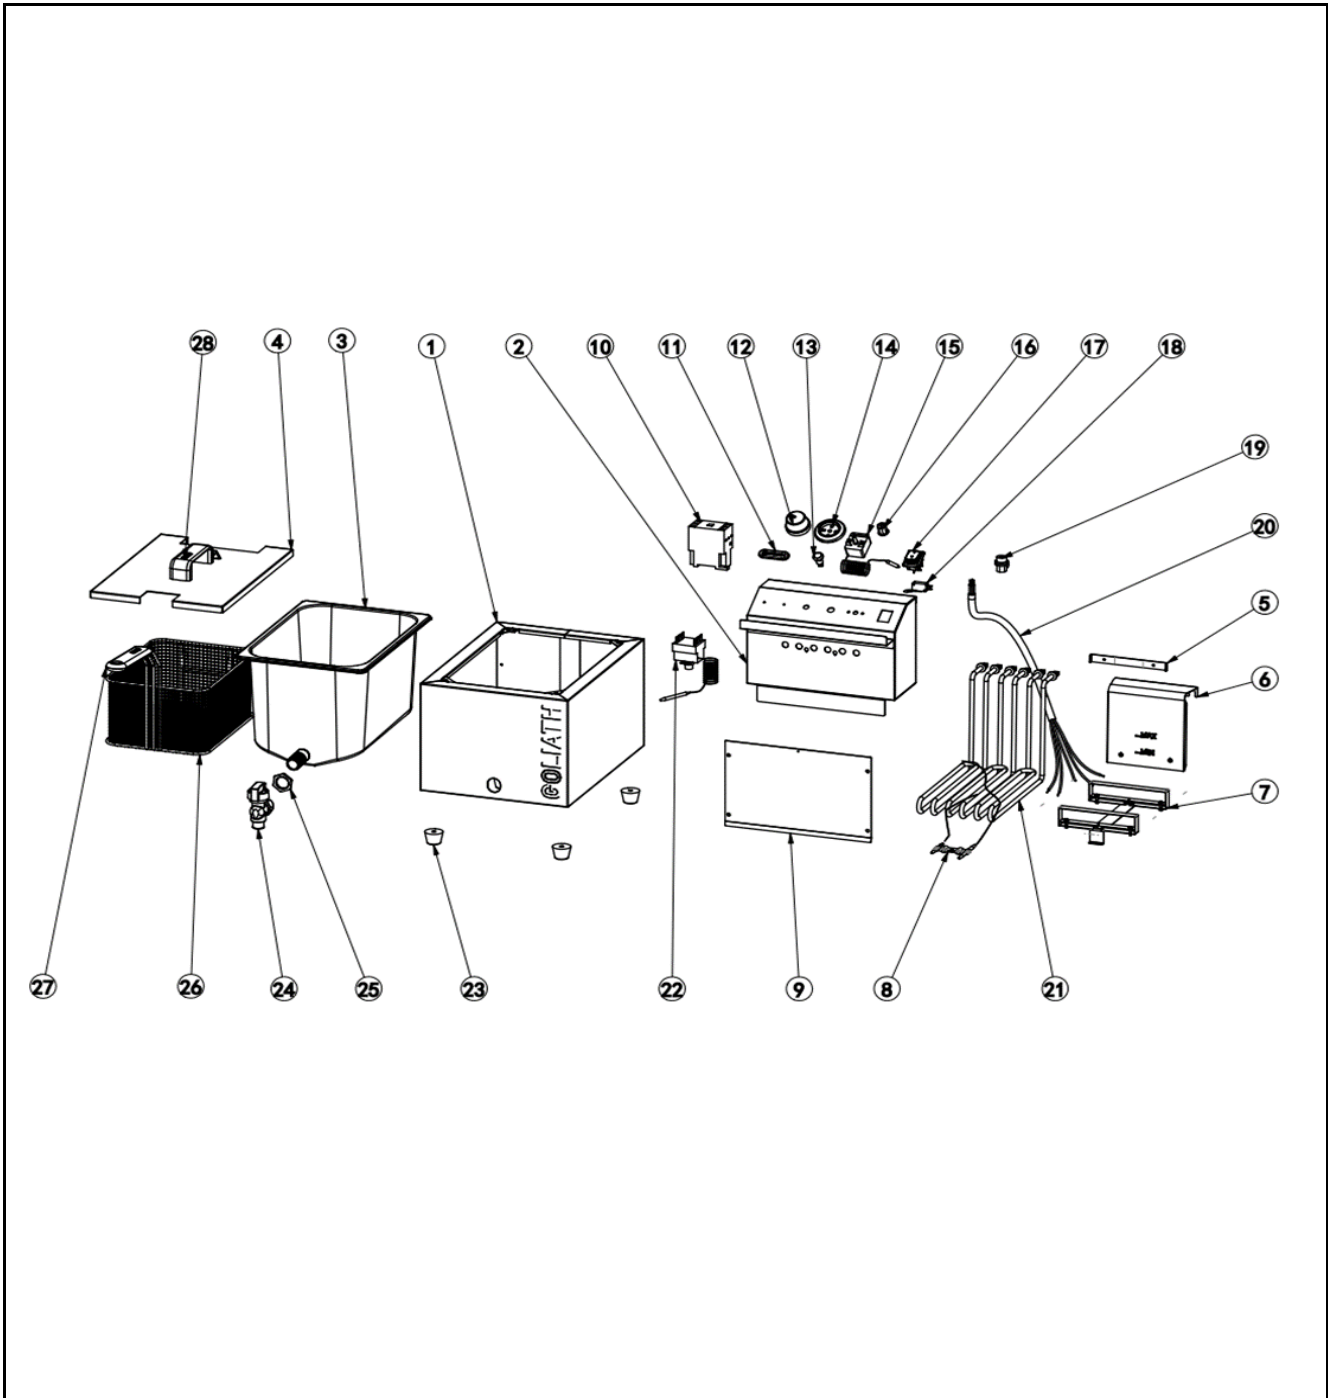

Drawing

 HENDI Tools for Chefs Hendi B.V. Innovatielaan 6 6745 XW De Klomp The Netherlands	Batch #	Appliance part#
	HK051624 and up	209431
	Description	
	Deepfryer 10L "Goliath"	

Date	10-10-2024	Revision #	V.02
Revision	New hi-limiter		

Circuit diagram

 <b style="font-size: 2em; margin-left: 10px;">HENDI Tools for Chefs Hendi B.V. Innovatielaan 6 6745 XW De Klomp The Netherlands	Batch #	Appliance part#
	HK051624 and up	209431
	Description	
	Deepfryer 10L "Goliath"	